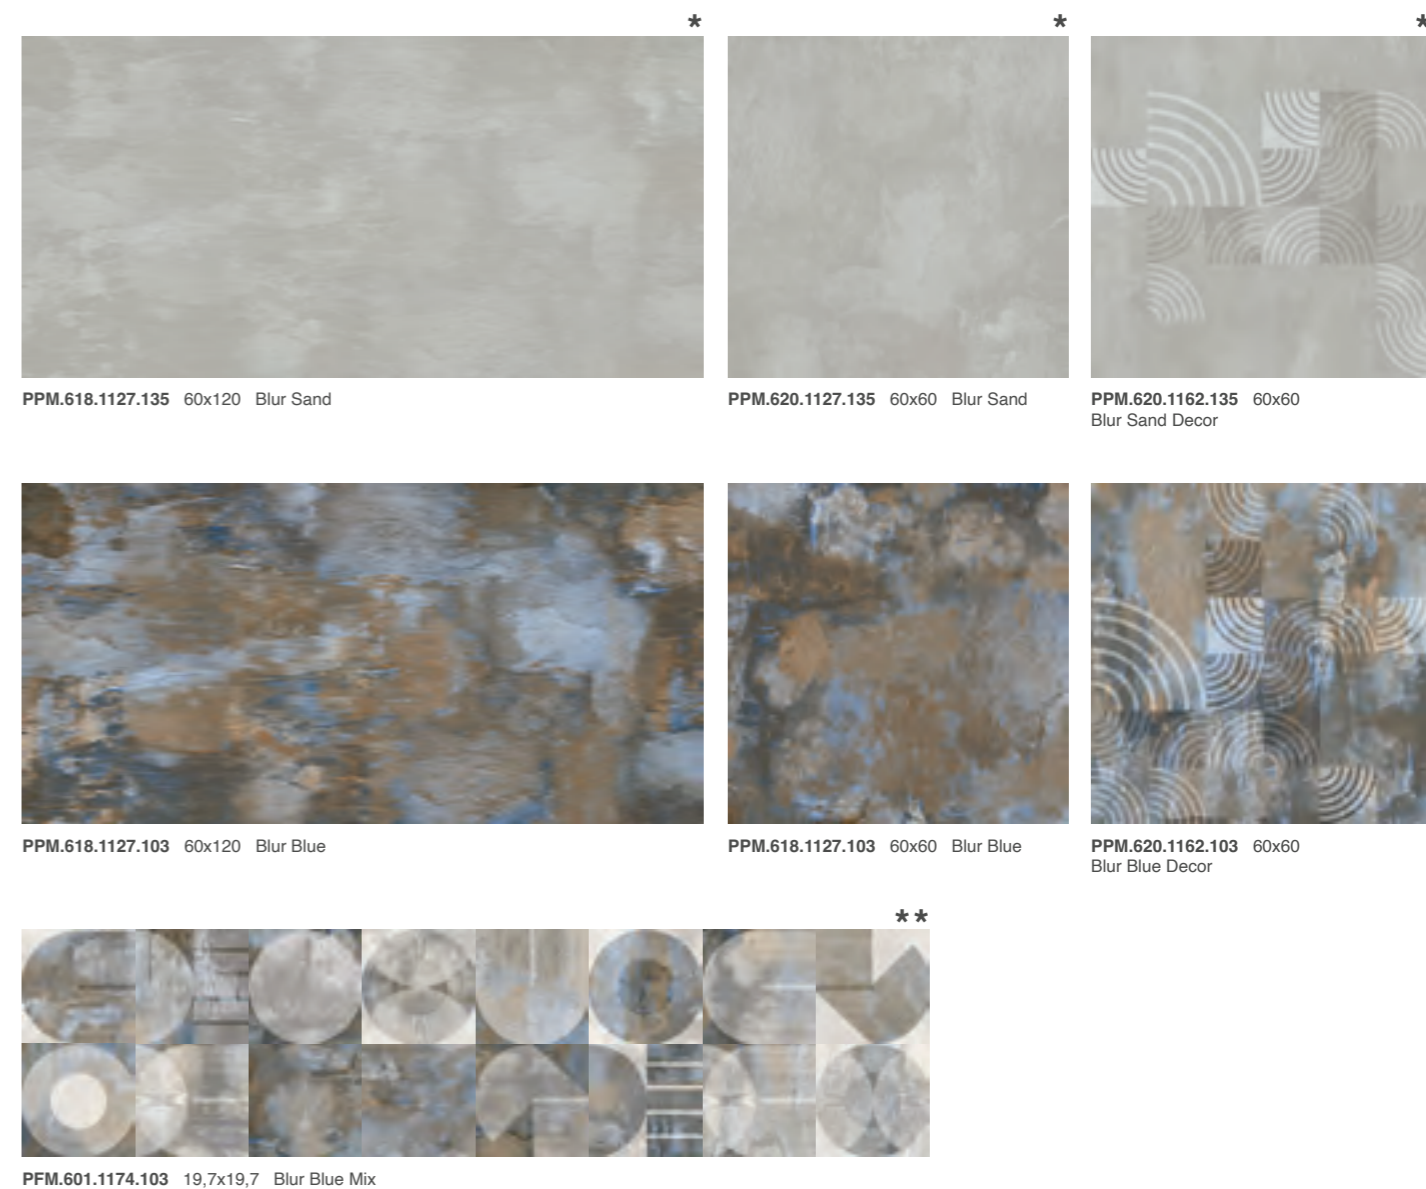

PPM.618.1127.135 60x120 Blur Sand

PPM.620.1127.135 60x60 Blur Sand

PPM.620.1162.135 60x60 Blur Sand Decor

PPM.618.1127.103 60x120 Blur Blue

PPM.618.1127.103 60x60 Blur Blue

PPM.620.1162.103 60x60 Blur Blue Decor

PFM.601.1174.103 19,7x19,7 Blur Blue Mix