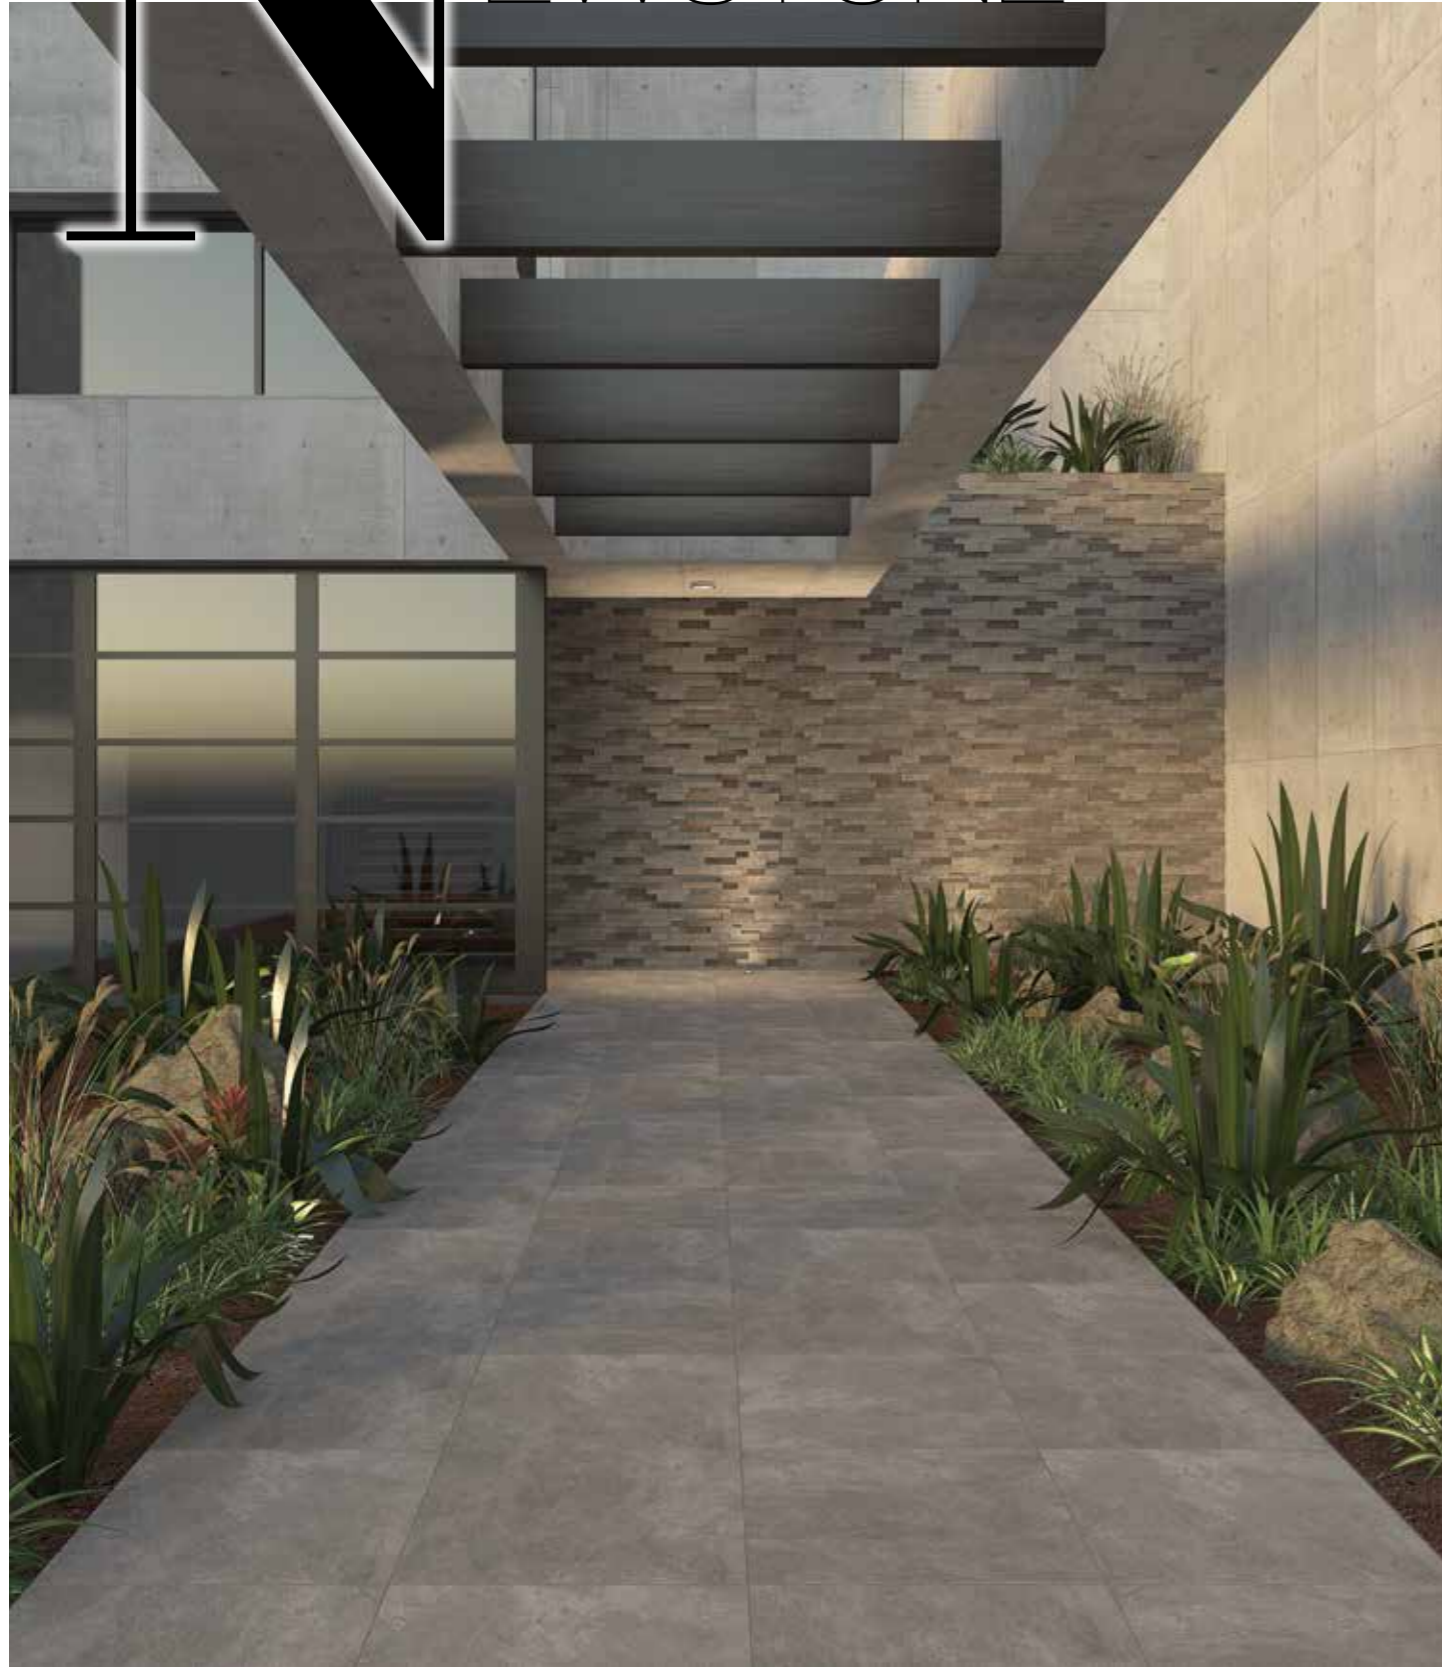

URBAN

222.0477.01 60x60 Urban Beyaz /
Urban White

222.0477.20 60x60 Urban Gri /
Urban Grey

222.0477.24 60x60 Urban Antrasit /
Urban Anthracite

Diğer Ebatlar / Other Sizes
60x120 cm
40x80 cm

NEWSTONE

NEWSTONE